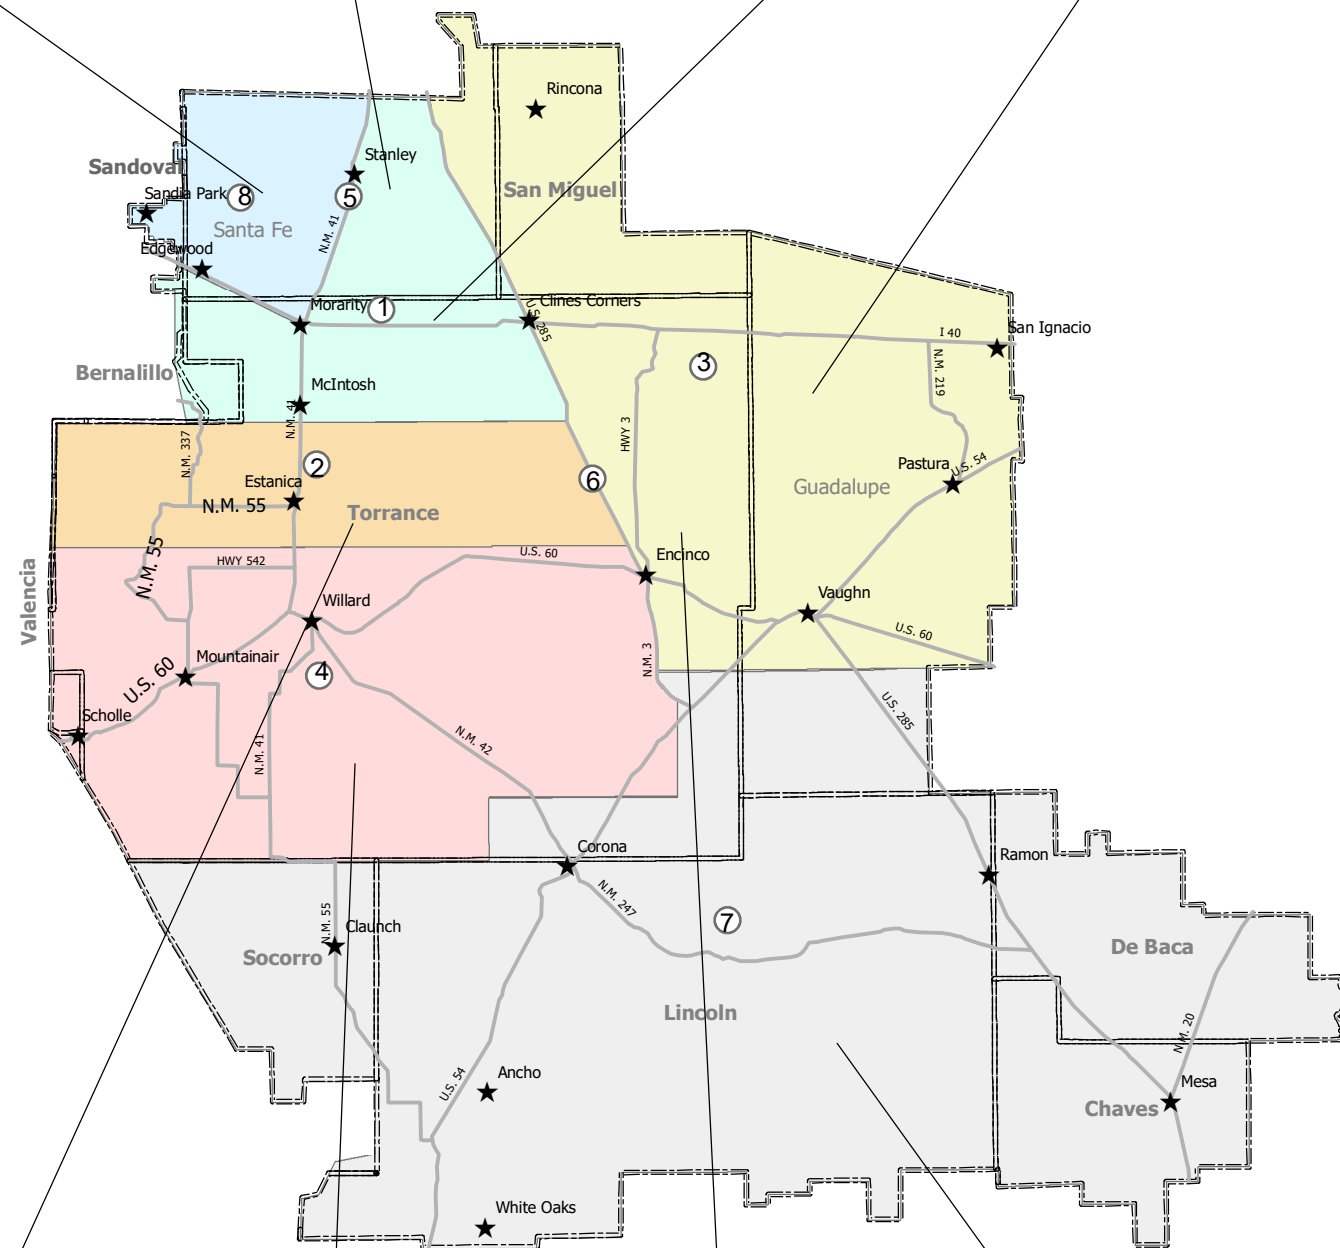

# Trustee Districts

District 8  
Bill King

District 5  
At Large  
Districts 1 & 8  
Santos Tapia

District 1  
Rick Anaya

District 3  
Joe Vicente

District 2  
Kenneth Lujan

District 4  
Wayne Connell

District 6  
At Large  
Districts 2,3, 4 & 7  
Lisa Gardner

District 7  
Duane Frost

- ★ Cities
- Trustee\_Districts**
- TRUST\_DIST**
- Dist 1: Rick Anaya, part of Dist 5 Santos Tapia
- Dist 2: Kenneth Lujan, part of Dist 6 Lisa Gardner
- Dist 3: Joe Vicente, part of Dist 6 Lisa Gardner
- Dist 4: Wayne Connell, part of Dist 6 Lisa Gardner
- Dist 5: Santos Tapia All of Dist 1 and 8
- Dist 6: Lisa Gardner All of Dist 2,3,4 & 7
- Dist 7: Duane Frost, part of Dist 6 Lisa Gardner
- Dist 8: Bill King, part of Dist 5 Santos Tapia